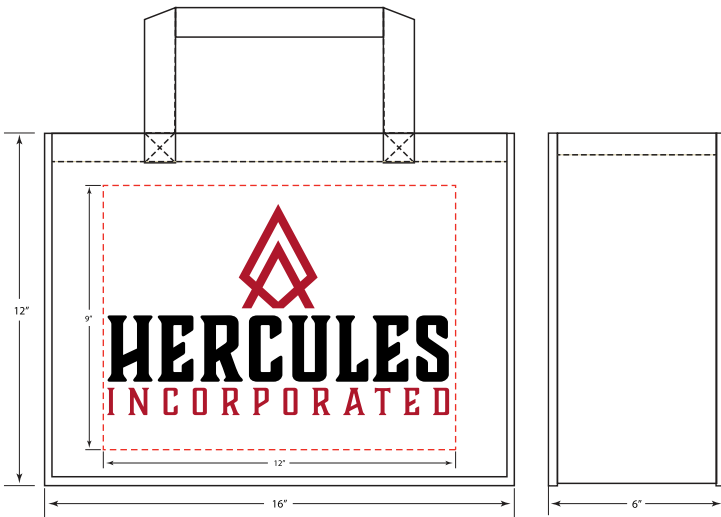

NON-WOVEN

HANDLE BAGS

315 MAIN STREET
ECLECTIC, AL 36024

HERCULES
INCORPORATED

HERCULESINC.COM
800-266-2758

Stock Colors:

- Green
- Black
- Maroon
- Khaki
- Blue
- Red
- White

Features

- Large Gussetted Square Tote Bag
- 80GSM Non-Woven Polypropylene
- 16"(w) x 12"(h) x 6"(d)
- 100 per case
- Recycle #5
- Great for Shopping or Groceries
- Print area 12" wide x 9" high

Pricing includes all setup fees and maximum 9" x 12" print on 1 side	Quantity	1 Color	2 Color	4 Color
	100	1.62	2.70	3.36
	250	1.33	2.35	2.71
	500	1.19	1.94	2.58
	1000	1.12	1.75	2.18
Add 35¢ per bag for plastic insert if required.				